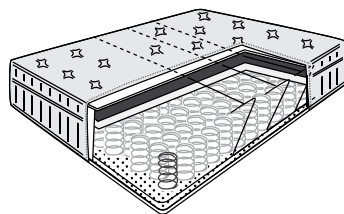

3 | Luxury |

Welcome to Habitat's Luxury range, the Rolls Royce of mattresses and second to none in comfort and quality. Splash out on advanced back care support, sumptuous natural materials like silk and cashmere and up to 1600 pocket springs – all guaranteed by the manufacturer for 8 years.

Name	CORBY	ISLO	ETON	ARVIN
Type	Pocket & Back care	Pocket spring and memory foam	Natural	Natural
Tension	Medium	Medium firm	Firm	Medium
Features	1200 pocket spring 5cm of super-soft foam for superior comfort BackPro frame and edge support for ultimate comfort	1400 pocket springs 3.8cm layer of luxury memory foam to contour your shape BackPro frame and edge support for ultimate comfort	1400 pocket springs High quality wool and cotton layers are 100% natural BackPro frame and edge support for ultimate comfort	1600 pocket springs Rich and sumptuous layers of natural cashmere and silk BackPro frame and edge support for ultimate comfort
Depth	26cm	27cm	26cm	28cm
Sizes	Double | Kingsize | Superking UK ✓ EU ✗	Double | Kingsize | Superking UK ✓ EU ✓	Double | Kingsize | Superking UK ✓ EU ✓	Double | Kingsize | Superking UK ✓ EU ✗
Price	£750 | £850 | £950	£895 | £995 | £1100	£850 | £950 | £1100	£950 | £1100 | £1200
Warranty	8 years	8 years	8 years	8 years