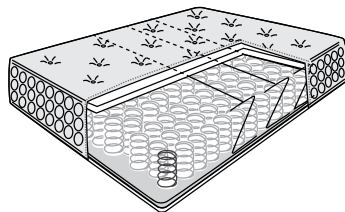

2 | Quality

If you're ready to invest a little more, Habitat's Quality mattress range is for people who know exactly what they want. With an array of options – up to 1000 pocket springs with back support care to open cell memory foam – this is a step up with up to 8-year warranty.

Name	DOZI	EROL	RILEY
Type	Pocket spring and memory foam	Pocket & Back care	Memory foam
Tension	Medium	Firm	Medium firm
Features	1000 pocket springs 2.5cm layer of memory foam to contour your shape 2cm of super-soft foam for a really great rest	1000 pocket springs Ortho deep firm foam for enhanced support BackPro frame and edge support for ultimate comfort	10cm luxury memory foam 15cm base foam to support your body Comes with Coolmax cover to keep moisture at bay
Depth	24cm	23cm	25cm
Sizes	Double | Kingsize | Superking UK ✓ EU ✗	Double | Kingsize | Superking UK ✓ EU ✓	Double | Kingsize | Superking UK ✓ EU ✗
Price	£595 | £695 | £795	£595 | £695 | £795	£695 | £795 | £895
Warranty	5 years	8 years	8 years