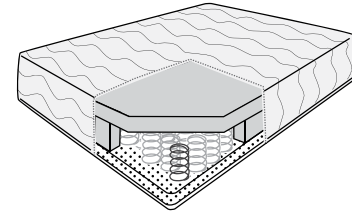

## Sizes

All of Habitat's beds and mattresses are available in standard UK sizing and a selection are available in the slightly larger European sizing. Our mattress sizes are as follows:

		CENTIMETRES	INCHES	FEET & INCHES
UK MATTRESSES	UK single	90 x 190cm	36" x 75"	3' x 6'3"
	UK double	135 x 190cm	54" x 75"	4'6" x 6'3"
	UK king	150 x 200 cm	60" x 78"	5 x 6'6"
	UK super king	180 x 200cm	71" x 78"	6 x 6'6"
EU MATTRESSES	EU single	90 x 200cm	36" x 78"	3' x 6'6"
	EU double	140 x 200cm	55" x 78"	4'7" x 6'6"
	EU king	160 x 200 cm	63" x 78"	5'3" x 6'6"
	EU super king	180 x 200cm	71" x 78"	6 x 6'6"

Name	ASTER	BUDD	DOT	COEN
<b>Type</b>	Rolled foam	Open spring	Pocket spring	Pocket spring
<b>Tension</b>	Medium	Soft	medium firm	Medium
<b>Features</b>	<p>Standard foam</p> <p>Rolled, vacuum packed and easy to get home</p> <p>A breeze to clean with zip removable cover</p>	<p>Bonnell springs</p> <p>Top layer comfort fillings for extra padding</p> <p>Supportive frame will keep it in ship shape</p>	<p>500 pocket springs</p> <p>Top layer comfort fillings to support little ones as they grow</p> <p>Designed specifically for kids</p>	<p>1000 pocket springs</p> <p>6cm layer of support foam for extra comfort</p> <p>Comes with Coolmax cover to keep moisture at bay</p>
<b>Depth</b>	20cm	23cm	20cm	24cm
<b>Sizes</b>	Single   Double   Kingsize UK ✓ EU ✓	Single   Double   Kingsize UK ✓ EU ✗	Single UK ✓ EU ✗	Single   Double   Kingsize UK ✓ EU ✓
<b>Price</b>	£195   £295   £350	£250   £350   £395	£275	£295   £395   £495
<b>Warranty</b>	5 years	5 years	5 years	5 years