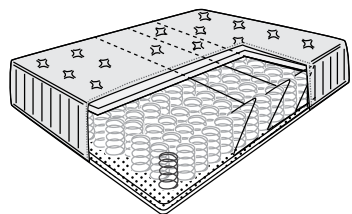

3 | Luxury |

Welcome to Habitat's Luxury range, the Rolls Royce of mattresses and second to none in comfort and quality. Splash out on advanced back care support, sumptuous natural materials like silk and cashmere and up to 1600 pocket springs – all guaranteed by the manufacturer for 8 years.

Name	CORBY	ISLO	ETON	ARVIN
Type	Pocket & Back care	Pocket spring and memory foam	Natural	Natural
Tension	Medium	Medium firm	Firm	Medium
Features	1200 pocket spring 5cm of super-soft foam for superior comfort BackPro frame and edge support for ultimate comfort	1400 pocket springs 3.8cm layer of luxury memory foam to contour your shape BackPro frame and edge support for ultimate comfort	1400 pocket springs High quality wool and cotton layers are 100% natural BackPro frame and edge support for ultimate comfort	1600 pocket springs Rich and sumptuous layers of natural cashmere and silk BackPro frame and edge support for ultimate comfort
Depth	26cm	27cm	26cm	28cm
Sizes	Double | Kingsize | Superking UK ✓ EU ✗	Double | Kingsize | Superking UK ✓ EU ✓	Double | Kingsize | Superking UK ✓ EU ✓	Double | Kingsize | Superking UK ✓ EU ✗
Price	£750 | £850 | £950	£895 | £995 | £1100	£850 | £950 | £1100	£950 | £1100 | £1200
Warranty	8 years	8 years	8 years	8 years