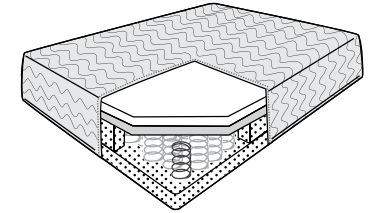

## Sizes

All of Habitat's beds and mattresses are available in standard UK sizing and a selection are available in the slightly larger European sizing. Our mattress sizes are as follows:

		CENTIMETRES	INCHES	FEET & INCHES
UK MATTRESSES	UK single	90 x 190cm	36" x 75"	3' x 6'3"
	UK double	135 x 190cm	54" x 75"	4'6" x 6'3"
	UK king	150 x 200 cm	60" x 78"	5 x 6'6"
	UK super king	180 x 200cm	71" x 78"	6 x 6'6"
EU MATTRESSES	EU single	90 x 200cm	36" x 78"	3' x 6'6"
	EU double	140 x 200cm	55" x 78"	4'7" x 6'6"
	EU king	160 x 200 cm	63" x 78"	5'3" x 6'6"
	EU super king	180 x 200cm	71" x 78"	6 x 6'6"

Name	ASTER	BUDD	DOT	COEN
<b>Type</b>	Rolled foam	Open spring	Pocket spring	Pocket spring
<b>Tension</b>	Medium	Soft	medium firm	Medium
<b>Features</b>	<p>Standard foam</p> <p>Rolled, vacuum packed and easy to get home</p> <p>A breeze to clean with zip removable cover</p>	<p>Bonnell springs</p> <p>Top layer comfort fillings for extra padding</p> <p>Supportive frame will keep it in ship shape</p>	<p>500 pocket springs</p> <p>Top layer comfort fillings to support little ones as they grow</p> <p>Designed specifically for kids</p>	<p>1000 pocket springs</p> <p>6cm layer of support foam for extra comfort</p> <p>Comes with Coolmax cover to keep moisture at bay</p>
<b>Depth</b>	20cm	23cm	20cm	24cm
<b>Sizes</b>	Single   Double   Kingsize UK ✓ EU ✓	Single   Double   Kingsize UK ✓ EU ✗	Single UK ✓ EU ✗	Single   Double   Kingsize UK ✓ EU ✓
<b>Price</b>	£195   £295   £350	£250   £350   £395	£275	£295   £395   £495
<b>Warranty</b>	5 years	5 years	5 years	5 years