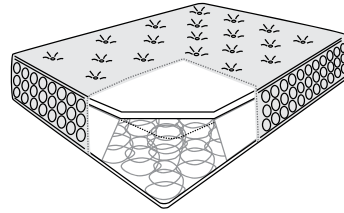

1 | House

Perfect for first homes, kids bedrooms and guestrooms, Habitat's House mattress range is affordable without compromising on support or comfort. All of the options – from open and pocket spring to rolled foam - come with a 5-year warranty so you can rest easy.

Name	ASTER	BUDD	DOT	COEN
Type	Rolled foam	Open spring	Pocket spring	Pocket spring
Tension	Medium	Soft	medium firm	Medium
Features	Standard foam Rolled, vacuum packed and easy to get home A breeze to clean with zip removable cover	Bonnell springs Top layer comfort fillings for extra padding Supportive frame will keep it in ship shape	500 pocket springs Top layer comfort fillings to support little ones as they grow Designed specifically for kids	1000 pocket springs 6cm layer of support foam for extra comfort Comes with Coolmax cover to keep moisture at bay
Depth	20cm	23cm	20cm	24cm
Sizes	Single | Double | Kingsize UK ✓ EU ✓	Single | Double | Kingsize UK ✓ EU ✗	Single UK ✓ EU ✗	Single | Double | Kingsize UK ✓ EU ✓
Price	£195 | £295 | £350	£250 | £350 | £395	£275	£295 | £395 | £495
Warranty	5 years	5 years	5 years	5 years