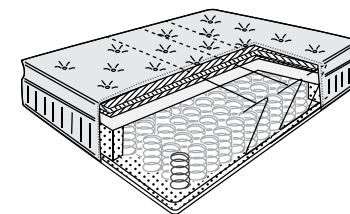

3 | Luxury |

Welcome to Habitat's Luxury range, the Rolls Royce of mattresses and second to none in comfort and quality. Splash out on advanced back care support, sumptuous natural materials like silk and cashmere and up to 1600 pocket springs – all guaranteed by the manufacturer for 8 years.

Name	CORBY	ISLO	ETON	ARVIN
Type	Pocket & Back care	Pocket spring and memory foam	Natural	Natural
Tension	Medium	Medium firm	Firm	Medium
Features	1200 pocket spring 5cm of super-soft foam for superior comfort BackPro frame and edge support for ultimate comfort	1400 pocket springs 3.8cm layer of luxury memory foam to contour your shape BackPro frame and edge support for ultimate comfort	1400 pocket springs High quality wool and cotton layers are 100% natural BackPro frame and edge support for ultimate comfort	1600 pocket springs Rich and sumptuous layers of natural cashmere and silk BackPro frame and edge support for ultimate comfort
Depth	26cm	27cm	26cm	28cm
Sizes	Double | Kingsize | Superking UK ✓ EU ✗	Double | Kingsize | Superking UK ✓ EU ✓	Double | Kingsize | Superking UK ✓ EU ✓	Double | Kingsize | Superking UK ✓ EU ✗
Price	£750 | £850 | £950	£895 | £995 | £1100	£850 | £950 | £1100	£950 | £1100 | £1200
Warranty	8 years	8 years	8 years	8 years