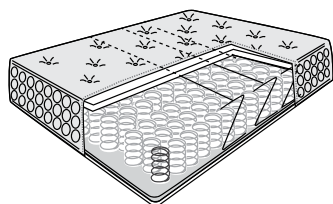

Sizes

All of Habitat's beds and mattresses are available in standard UK sizing and a selection are available in the slightly larger European sizing. Our mattress sizes are as follows:

		CENTIMETRES	INCHES	FEET & INCHES
UK MATTRESSES	UK single	90 x 190cm	36" x 75"	3' x 6'3"
	UK double	135 x 190cm	54" x 75"	4'6" x 6'3"
	UK king	150 x 200 cm	60" x 78"	5 x 6'6"
	UK super king	180 x 200cm	71" x 78"	6 x 6'6"
EU MATTRESSES	EU single	90 x 200cm	36" x 78"	3' x 6'6"
	EU double	140 x 200cm	55" x 78"	4'7" x 6'6"
	EU king	160 x 200 cm	63" x 78"	5'3" x 6'6"
	EU super king	180 x 200cm	71" x 78"	6 x 6'6"

Key

Mattress talk can be technical and confusing, so here's a key to help you understand what ours are made of, including spring count and types of foam.

- 
Soft support foam
 provides soft cushioning layer near the sleep surface for added comfort
- 
Firm support foam
 provides firm even support for the whole of the body
- 
Open-cell memory foam
 body-moulding and helps to relieve pressure, cooling feature
- 
Reflex base foam
 highly-resilient and responsive, provides exceptional comfort
- 
Rebond underlayer foam
 essential support for the foundation (underside) of the mattress
- 
Natural
 wool cotton & silk

Pocket spring

Back-pro feature

Edge-pro feature

1

A good night's sleep starts with a good mattress so it's vital to get it right. Habitat's mattresses are of the highest quality, assembled and stitched by hand in Ireland with the upmost care. With a selection of materials and types of firmness to choose from, you're guaranteed to find an option to suit your unique sleep style. Plus, all our mattresses come with a 5-year warranty so you can sleep easy.