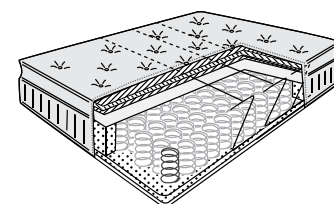

1

A good night's sleep starts with a good mattress so it's vital to get it right. Habitat's mattresses are of the highest quality, assembled and stitched by hand in Ireland with the upmost care. With a selection of materials and types of firmness to choose from, you're guaranteed to find an option to suit your unique sleep style. Plus, all our mattresses come with a 5-year warranty so you can sleep easy.

Name	COEN	EROL	ISLO	ETON	ARVIN
Type	Pocket spring	Pocket & Back care	Pocket spring and memory foam	Natural	Natural
Tension	Medium	Firm	Medium firm	Firm	Medium
Features	1000 pocket springs 6cm layer of support foam for extra comfort Comes with Coolmax cover to keep moisture at bay	1000 pocket springs Ortho deep firm foam for enhanced support BackPro frame and edge support for ultimate comfort	1400 pocket springs 3.8cm layer of luxury memory foam to contour your shape BackPro frame and edge support for ultimate comfort	1400 pocket springs High quality wool and cotton layers are 100% natural BackPro frame and edge support for ultimate comfort	1600 pocket springs Rich and sumptuous layers of natural cashmere and silk BackPro frame and edge support for ultimate comfort
Depth	24cm	23cm	27cm	26cm	28cm
Sizes	UK EU ✓ ✓ Single | Double | Kingsize	UK EU ✓ ✓ Double | Kingsize | Superking	UK EU ✓ ✓ Double | Kingsize | Superking	UK EU ✓ ✓ Double | Kingsize | Superking	UK EU ✓ ✗ Double | Kingsize | Superking
Price	£295 | £395 | £495	£595 | £695 | £795	£895 | £995 | £1100	£895 | £995 | £1200	£995 | £1200 | £1300
Warranty	5 years	8 years	8 years	8 years	8 years