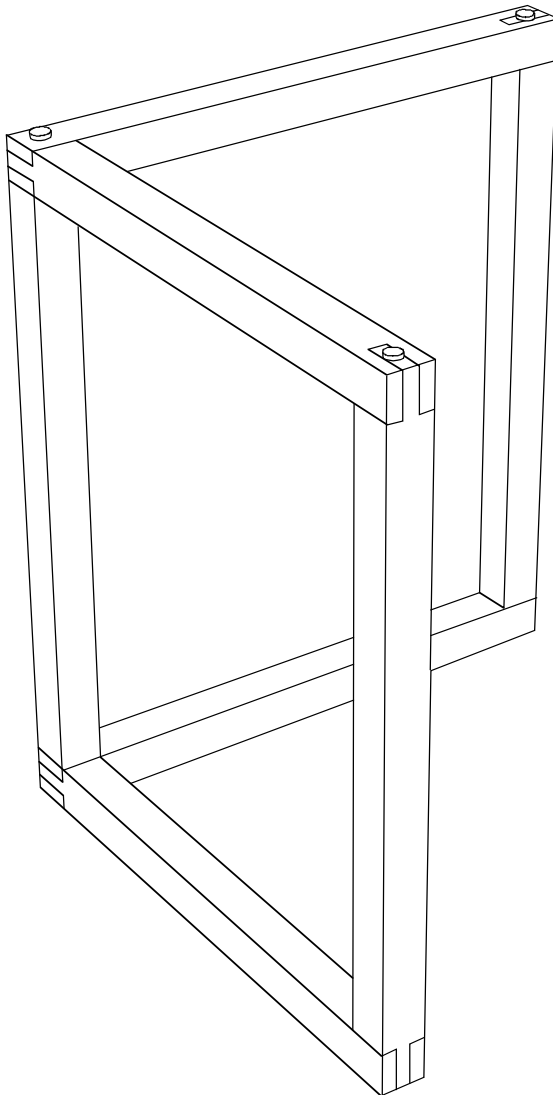

KUSA-TRESTLE

Assembly Instructions - Please keep for future reference

KUSA-TR-AW17-A

Set 1 trestles

Dimensions

Width - 60cm
Depth - 60cm
Height - 72cm

Dimensions

Width - 45cm
Depth - 45cm
Height - 72cm